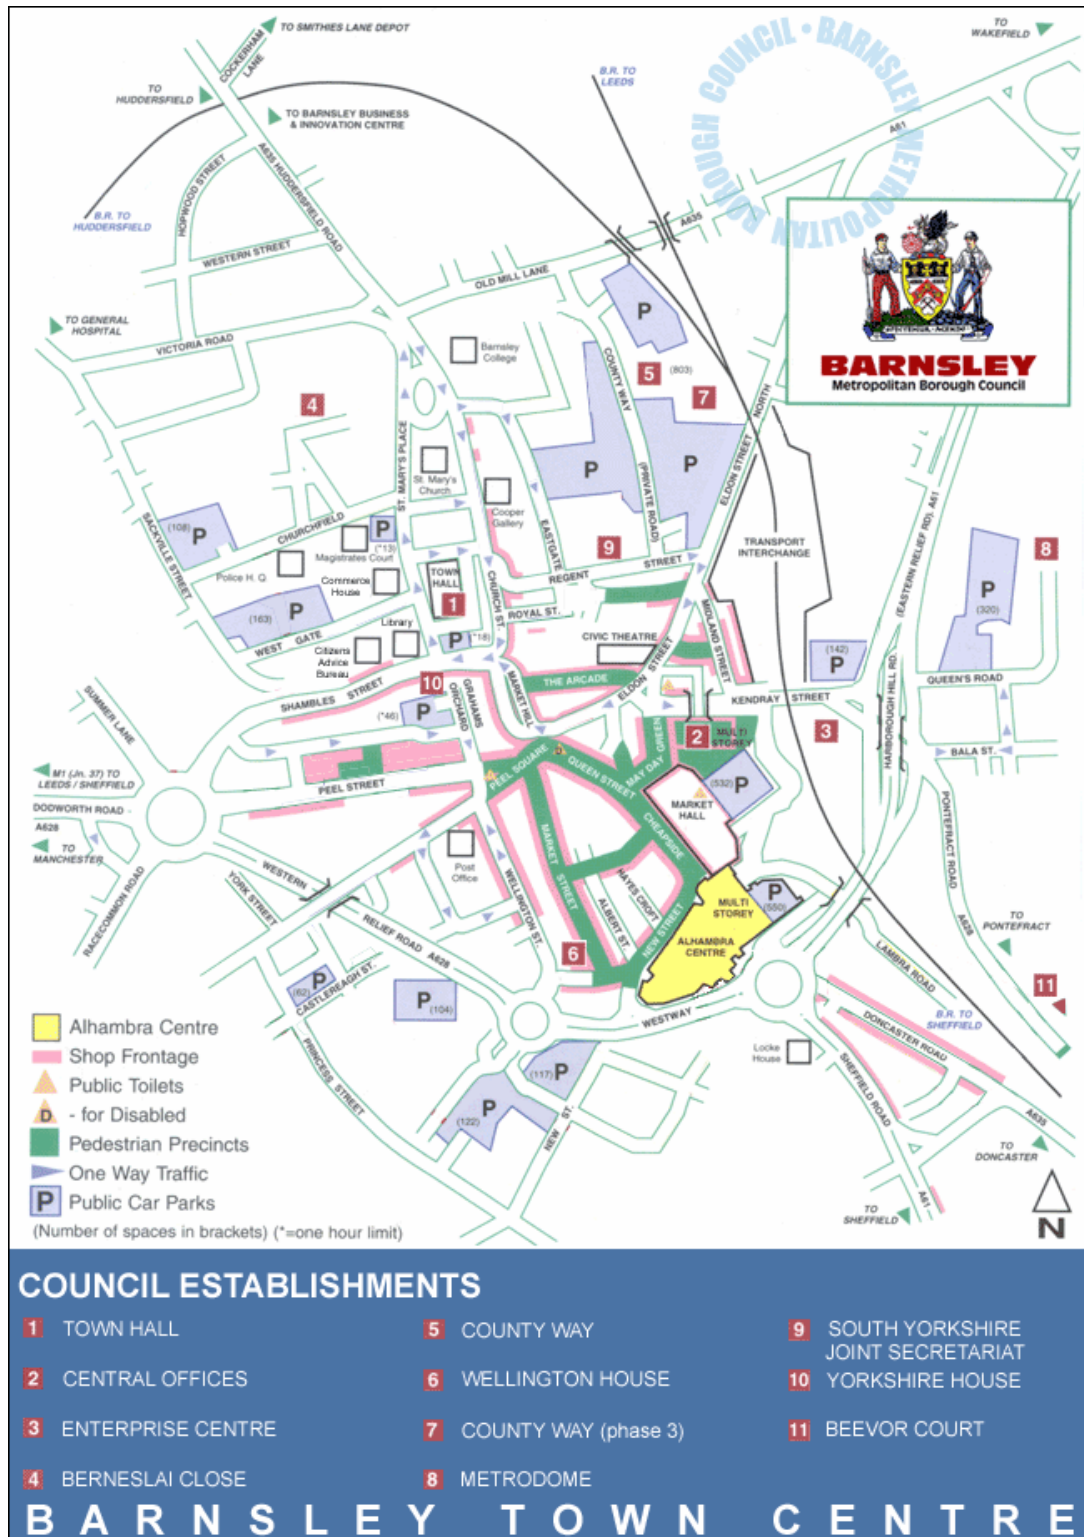

Directions to the Barnsley Metrodome

Exit M1 at Junction 37, follow signs for Barnsley A628. After 1 mile at roundabout take 4th exit (A628 Westway), go past Morrisons Supermarket (on RHS) to next roundabout, go straight ahead on A61 (signed Wakefield). After 100 metres take slip road left, turn right onto A628 under A61 flyover and immediately turn left onto Bala Street (signed Metrodome) at crossroads on brow of hill turn left onto Windermere Road. Entrance to Metrodome is at next junction on RHS.